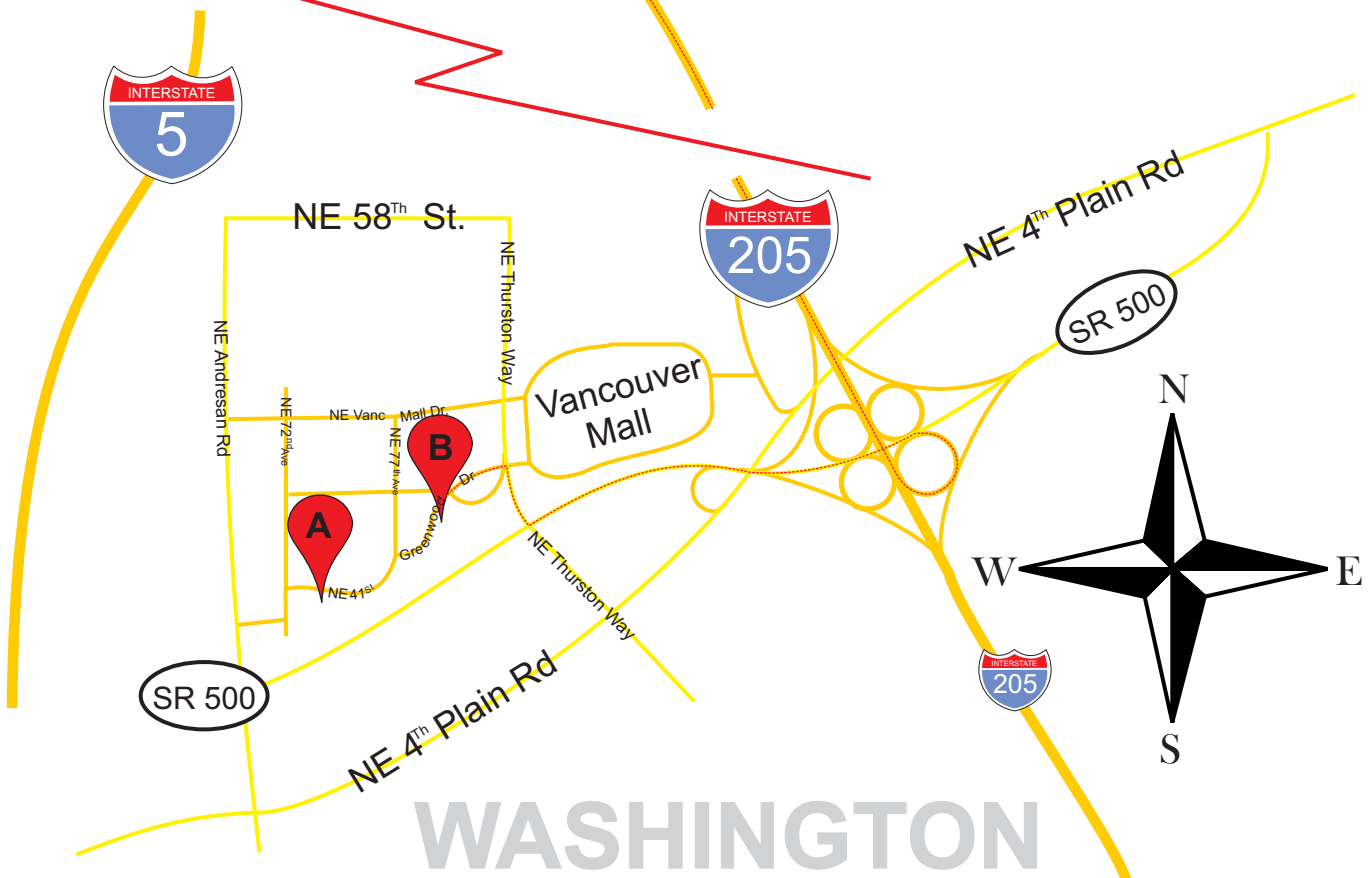

Perkins Pacific

- A. Staybridge Suites: 7301 Northeast 41 Street Vancouver Wa
360-891-8282
- B. Heathman Lodge: 7801 Greenwood Dr Vancouver Wa
360-254-3100
- C. PPI: 6100 South 6th Way Ridgefield Wa
360-887-5900

WASHINGTON